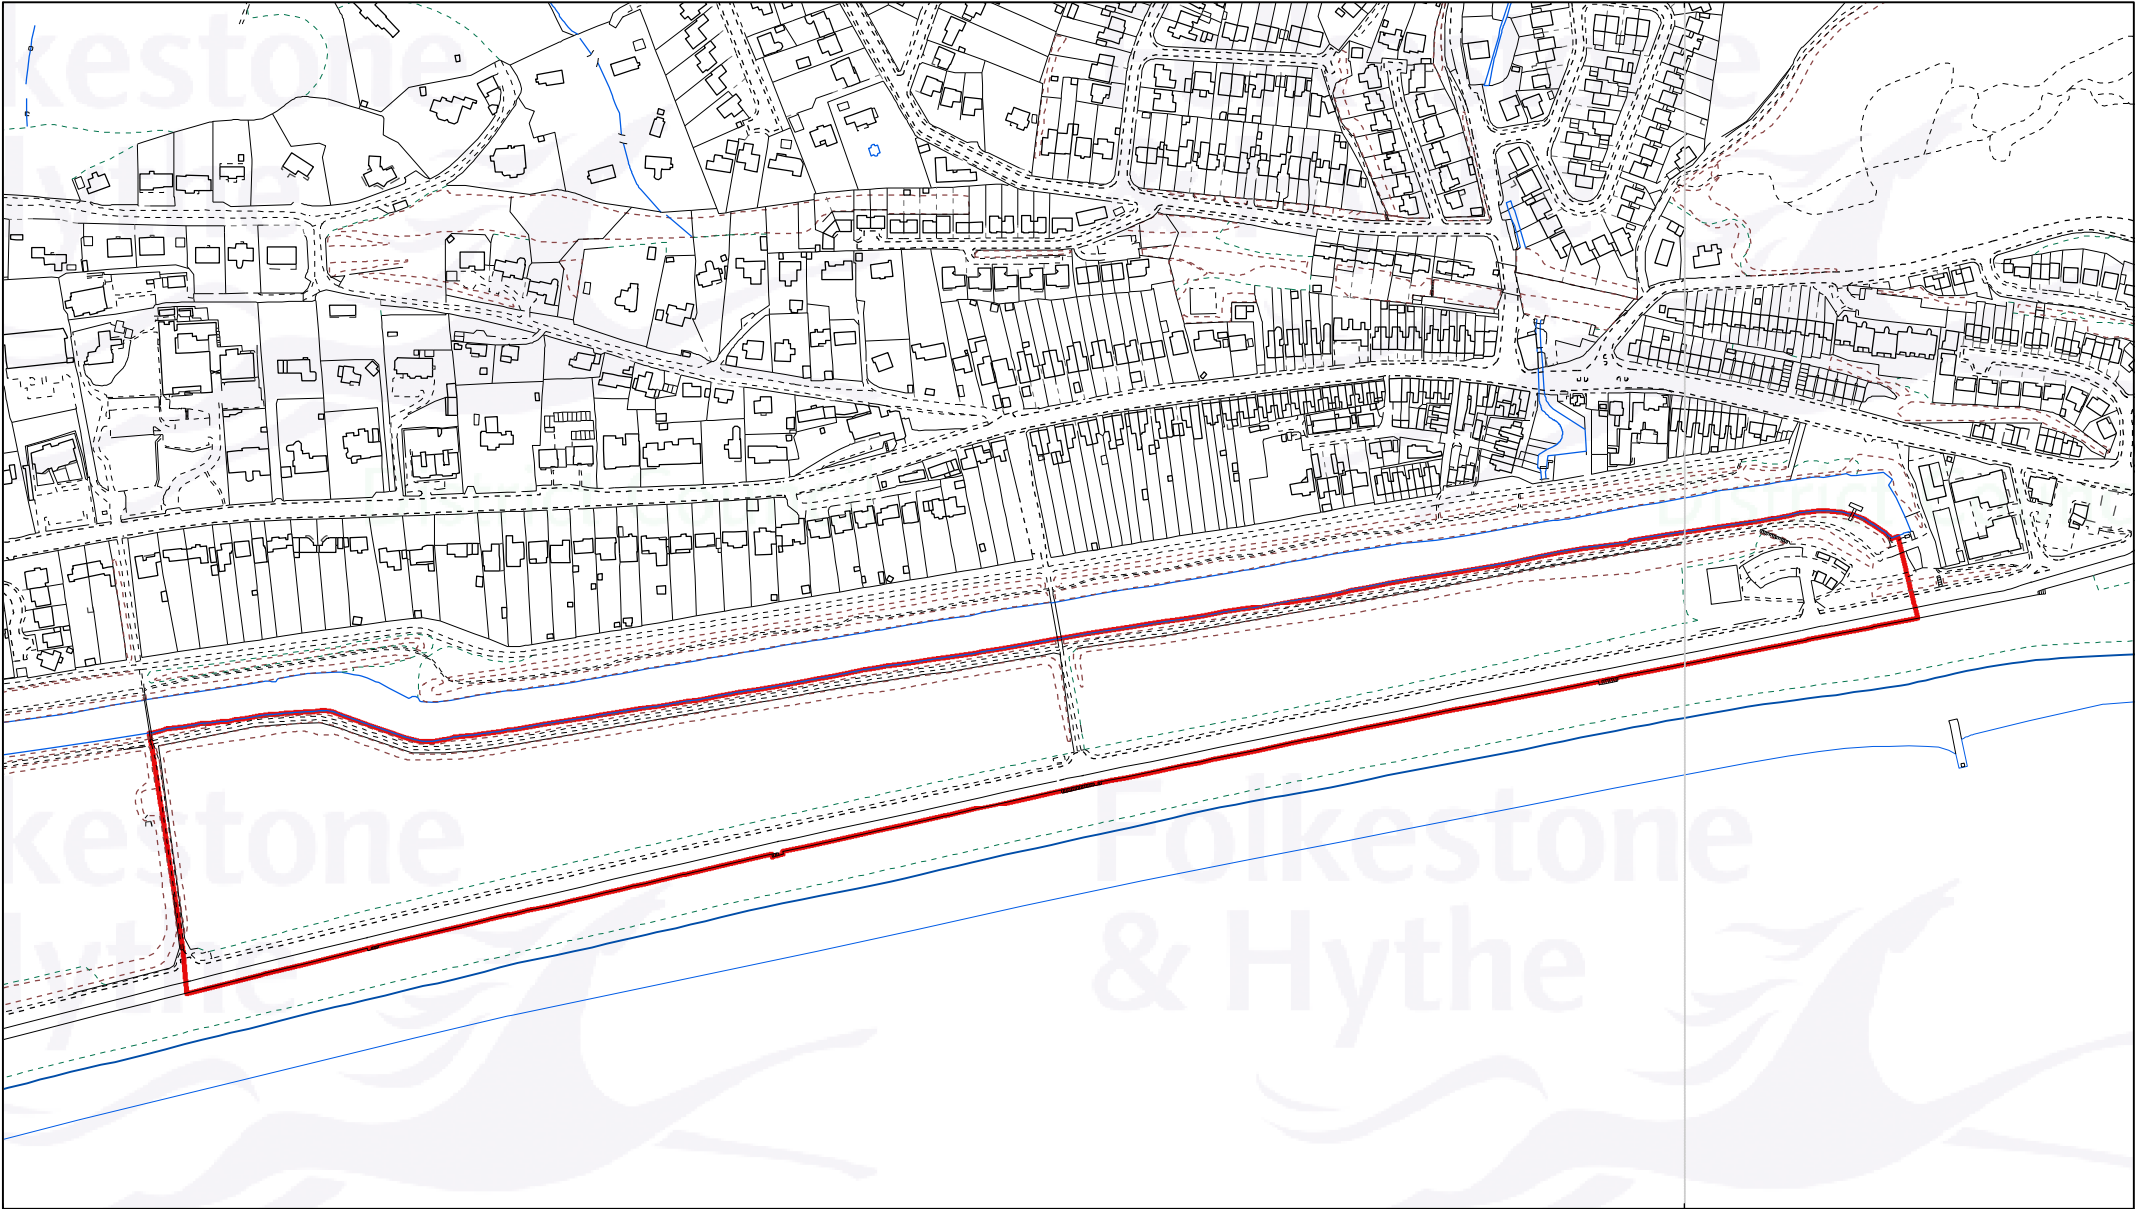

Princes Parade Promenade, Princes Parade, Hythe, CT21 6AQ

Drawn date:
10 May 2022

Drawn by:
A. Gheorghita

Drawing ref:
21/2380/FH/CON

Contains Ordnance Survey data
© Crown copyright and database right
Folkestone & Hythe District Council 100019677 - 2022

Drawn at 1: 4,500 on A4